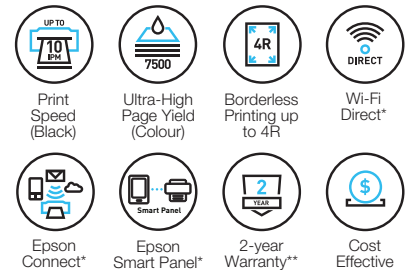

IMPROVE BUSINESS EFFICIENCY WITH QUALITY PRINTS.

The multifunction printing solutions - EcoTank L3216 and L3256 - are designed to improve business cost savings and print productivity. Expect a high print yield of up to 4,500 pages for black-and-white, and 7,500 pages for colour. You can even print borderless photos up to 4R size. The integrated ink tanks and designated nozzles ensure spill-free and error-free refilling. The EcoTank L3256 delivers convenient wireless connectivity, enabling direct printing from smart devices. You can download the Epson Smart Panel* app to your mobile device and easily manage your printing functions and printer setup, making this especially useful for non-panel printers. Make the smart business move with the right print solution today.

IT'S IN THE DETAILS.

Low Cost, High Yield

Enjoy cost savings from a higher page yield and affordable spill-free ink bottles.

Borderless Printing

Print professional quality, borderless photos up to 4R size.